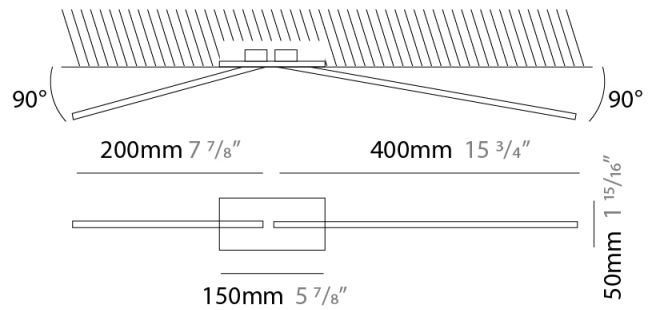

PROJECT	
TYPE	
SPECIFIER	
QUANTITY	
DATE	

SPILLO 2 ROD RECESSED

D46029- -

base number   Color   Finish
Temperature   Options

1. To build a product code in our configurator select the specify button on the base model # product page
2. To build a manual product code on this datasheet choose from the options listed below in blue font and add the suffix to the base model #

GENERAL

Series: Spillo
Subseries: Spillo 2 Rod
Brand: Icone
Division: Design
Mounting Type: Recessed
Mounting Location: Ceiling
Subcategory: Ambient

PHYSICAL

Shape: Rectangle
Length (mm): 50
Length (in): 1 ¹⁵/₁₆
Width (mm): 600
Width (in): 23 ⁵/₆
Height (mm): 400
Height (in): 15 ³/₄
Light Distribution: Adjustable
Fixture Finish: WHI / BLK / CHR / BGD
Fixture Material: Brass

ELECTRICAL

Lamp Type: LED
Total Output Wattage (W): 7.44
Dimming: 0-10V Dimming
Driver Included: No
Driver Location: Remote
Driver Type: Constant Voltage - 120Vac
Driver Class: Class 2
Input Voltage (V): 120 - 277
Output Voltage (V): 12
Upon Request: (Not included, see components) 0-10Vdc dimming / 277Vac

LED

Color Temperature (°K): 2700 / 3000
Nominal Lumen (lm): 660
CRI: >90 CRI
Lamp Life (hrs): 50000

OPTICAL

Adjustability: Tilt 90°

RATINGS AND CERTIFICATIONS

Certified By: Certified for North American Standards
IP rating: IP20