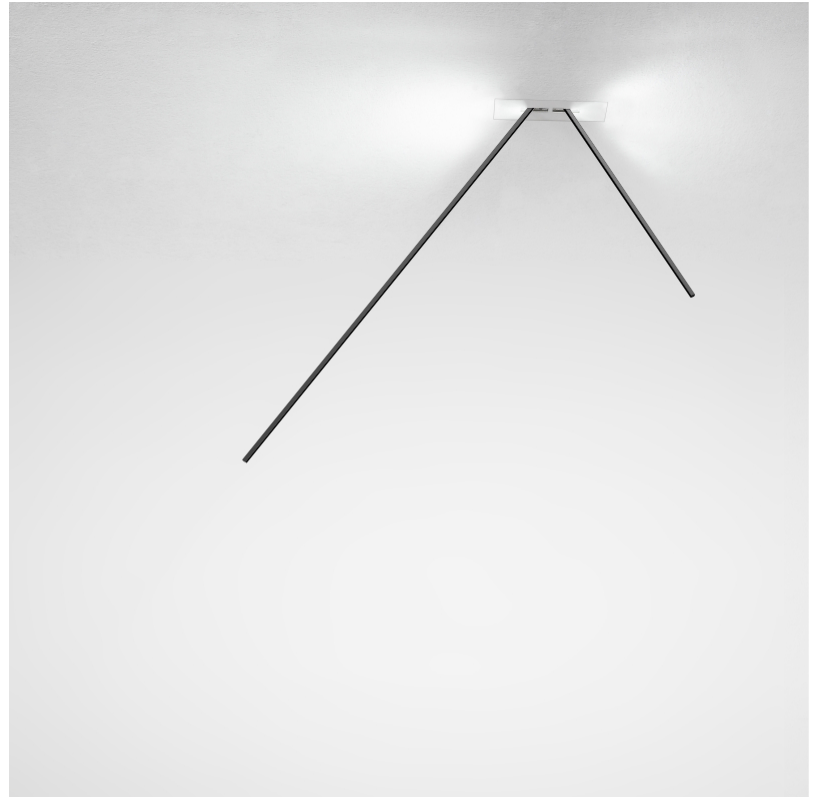

PROJECT	
TYPE	
SPECIFIER	
QUANTITY	
DATE	

SPILLO 2 ROD RECESSED

D46030- -
base number   Color   Finish
                         Temperature   Options

1. To build a product code in our configurator select the specify button on the base model # product page
2. To build a manual product code on this datasheet choose from the options listed below in blue font and add the suffix to the base model #

GENERAL

Series: Spillo
Subseries: Spillo 2 Rod
Brand: Icone
Division: Design
Mounting Type: Recessed
Mounting Location: Ceiling
Subcategory: Ambient

PHYSICAL

Shape: Rectangle
Length (mm): 50
Length (in): 1 ¹⁵/₁₆
Width (mm): 900
Width (in): 35 ⁷/₁₆
Height (mm): 600
Height (in): 23 ⁵/₈
Light Distribution: Adjustable
Fixture Finish: WHI / BLK / CHR / BGD
Fixture Material: Brass

ELECTRICAL

Lamp Type: LED
Total Output Wattage (W): 11.88
Dimming: 0-10V Dimming
Driver Included: No
Driver Location: Remote
Driver Type: Constant Voltage - 120Vac
Driver Class: Class 2
Input Voltage (V): 120
Output Voltage (V): 12
Upon Request: (Not included, see components) 0-10Vdc dimming / 277Vac

LED

Color Temperature (°K): 2700 / 3000
Nominal Lumen (lm): 990
CRI: >90 CRI
Lamp Life (hrs): 50000

OPTICAL

Adjustability: Tilt 90°

RATINGS AND CERTIFICATIONS

Certified By: Certified for North American Standards
IP rating: IP20