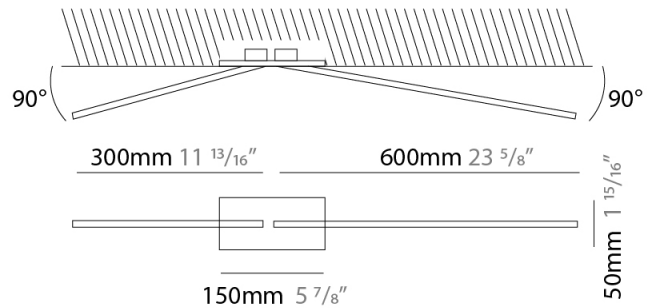

PROJECT	
TYPE	
SPECIFIER	
QUANTITY	
DATE	

SPILLO 2 ROD RECESSED

D46030- -
base number   Color   Finish
                         Temperature   Options

1. To build a product code in our configurator select the specify button on the base model # product page
2. To build a manual product code on this datasheet choose from the options listed below in blue font and add the suffix to the base model #

GENERAL

Series: Spillo
Subseries: Spillo 2 Rod
Brand: Icone
Division: Design
Mounting Type: Recessed
Mounting Location: Ceiling
Subcategory: Ambient

PHYSICAL

Shape: Rectangle
Length (mm): 50
Length (in): 1 ¹⁵/₁₆
Width (mm): 900
Width (in): 35 ⁷/₁₆
Height (mm): 600
Height (in): 23 ⁵/₈
Light Distribution: Adjustable
Fixture Finish: WHI / BLK / CHR / BGD
Fixture Material: Brass

ELECTRICAL

Lamp Type: LED
Total Output Wattage (W): 11.88
Dimming: 0-10V Dimming
Driver Included: No
Driver Location: Remote
Driver Type: Constant Voltage - 120Vac
Driver Class: Class 2
Input Voltage (V): 120
Output Voltage (V): 12
Upon Request: (Not included, see components) 0-10Vdc dimming / 277Vac

LED

Color Temperature (°K): 2700 / 3000
Nominal Lumen (lm): 990
CRI: >90 CRI
Lamp Life (hrs): 50000

OPTICAL

Adjustability: Tilt 90°

RATINGS AND CERTIFICATIONS

Certified By: Certified for North American Standards
IP rating: IP20