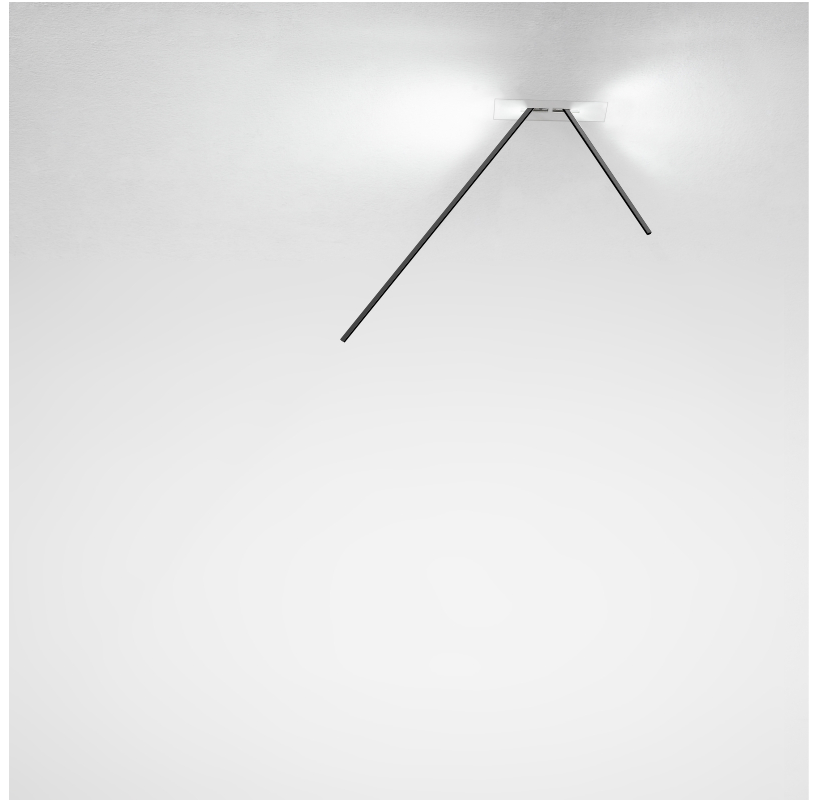

PROJECT	
TYPE	
SPECIFIER	
QUANTITY	
DATE	

SPILLO 2 ROD RECESSED

D46029- -

base number   Color   Finish
Temperature   Options

1. To build a product code in our configurator select the specify button on the base model # product page
2. To build a manual product code on this datasheet choose from the options listed below in blue font and add the suffix to the base model #

GENERAL

Series: Spillo
Subseries: Spillo 2 Rod
Brand: Icone
Division: Design
Mounting Type: Recessed
Mounting Location: Ceiling
Subcategory: Ambient

PHYSICAL

Shape: Rectangle
Length (mm): 50
Length (in): 1 ¹⁵/₁₆
Width (mm): 600
Width (in): 23 ⁵/₆
Height (mm): 400
Height (in): 15 ³/₄
Light Distribution: Adjustable
Fixture Finish: WHI / BLK / CHR / BGD
Fixture Material: Brass

ELECTRICAL

Lamp Type: LED
Total Output Wattage (W): 7.44
Dimming: 0-10V Dimming
Driver Included: No
Driver Location: Remote
Driver Type: Constant Voltage - 120Vac
Driver Class: Class 2
Input Voltage (V): 120 - 277
Output Voltage (V): 12
Upon Request: (Not included, see components) 0-10Vdc dimming / 277Vac

LED

Color Temperature (°K): 2700 / 3000
Nominal Lumen (lm): 660
CRI: >90 CRI
Lamp Life (hrs): 50000

OPTICAL

Adjustability: Tilt 90°

RATINGS AND CERTIFICATIONS

Certified By: Certified for North American Standards
IP rating: IP20