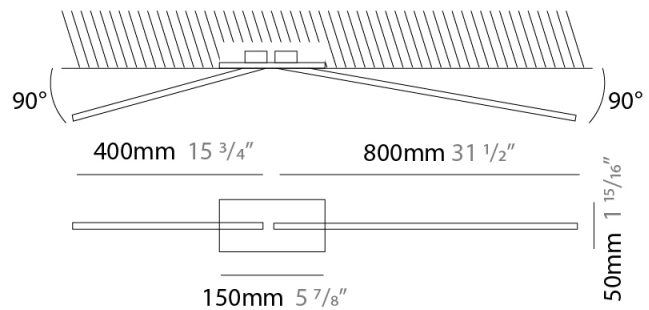

SPILLO 2 ROD RECESSED

D46031- -

base number   Color   Finish
Temperature   Options

1. To build a product code in our configurator select the specify button on the base model # product page
2. To build a manual product code on this datasheet choose from the options listed below in blue font and add the suffix to the base model #

GENERAL

Series: Spillo
Subseries: Spillo 2 Rod
Brand: Icone
Division: Design
Mounting Type: Recessed
Mounting Location: Ceiling
Subcategory: Ambient

PHYSICAL

Shape: Rectangle
Length (mm): 50
Length (in): 1 ¹⁵/₁₆
Width (mm): 1200
Width (in): 47 ¹/₄
Height (mm): 800
Height (in): 31 ¹/₂
Light Distribution: Adjustable
Fixture Finish: WHI / BLK / CHR / BGD
Fixture Material: Brass

ELECTRICAL

Lamp Type: LED
Total Output Wattage (W): 15.36
Dimming: 0-10V Dimming
Driver Included: No
Driver Location: Remote
Driver Type: Constant Voltage - 120Vac
Driver Class: Class 2
Input Voltage (V): 120 - 277
Output Voltage (V): 12
Upon Request: (Not included, see components) 0-10Vdc dimming / 277Vac

LED

Color Temperature (°K): 2700 / 3000
Nominal Lumen (lm): 1320
CRI: >90 CRI
Lamp Life (hrs): 50000

OPTICAL

Adjustability: Tilt 90°

RATINGS AND CERTIFICATIONS

Certified By: Certified for North American Standards
IP rating: IP20

PROJECT	_____
TYPE	_____
SPECIFIER	_____
QUANTITY	_____
DATE	_____